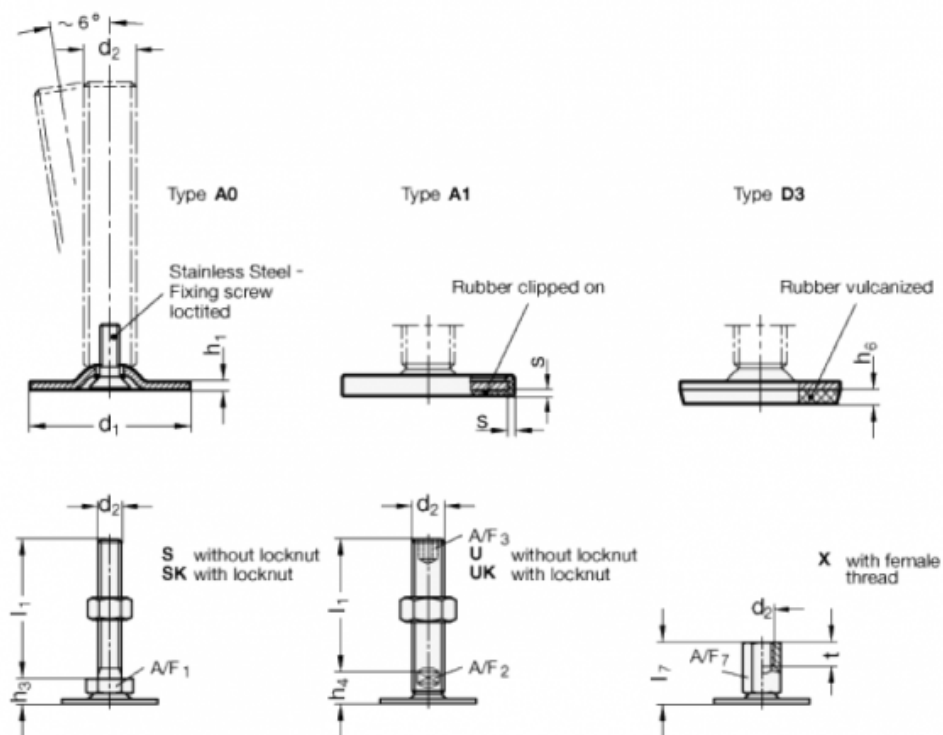

Data Sheet

Article number: 204060M16150A1UK

Description: E+G levelling foot
GN 40-60-M16-150-A1-UK

Note: UK With nut, Hexagon socket at the top, Wrench flat at the bottom

Measures

A/F2 = 12

s = 2

A/F3 = 8

d1 = 60

d2 = M16

h1 = 2.5

h4 = 17

h6 =

l1 = 150